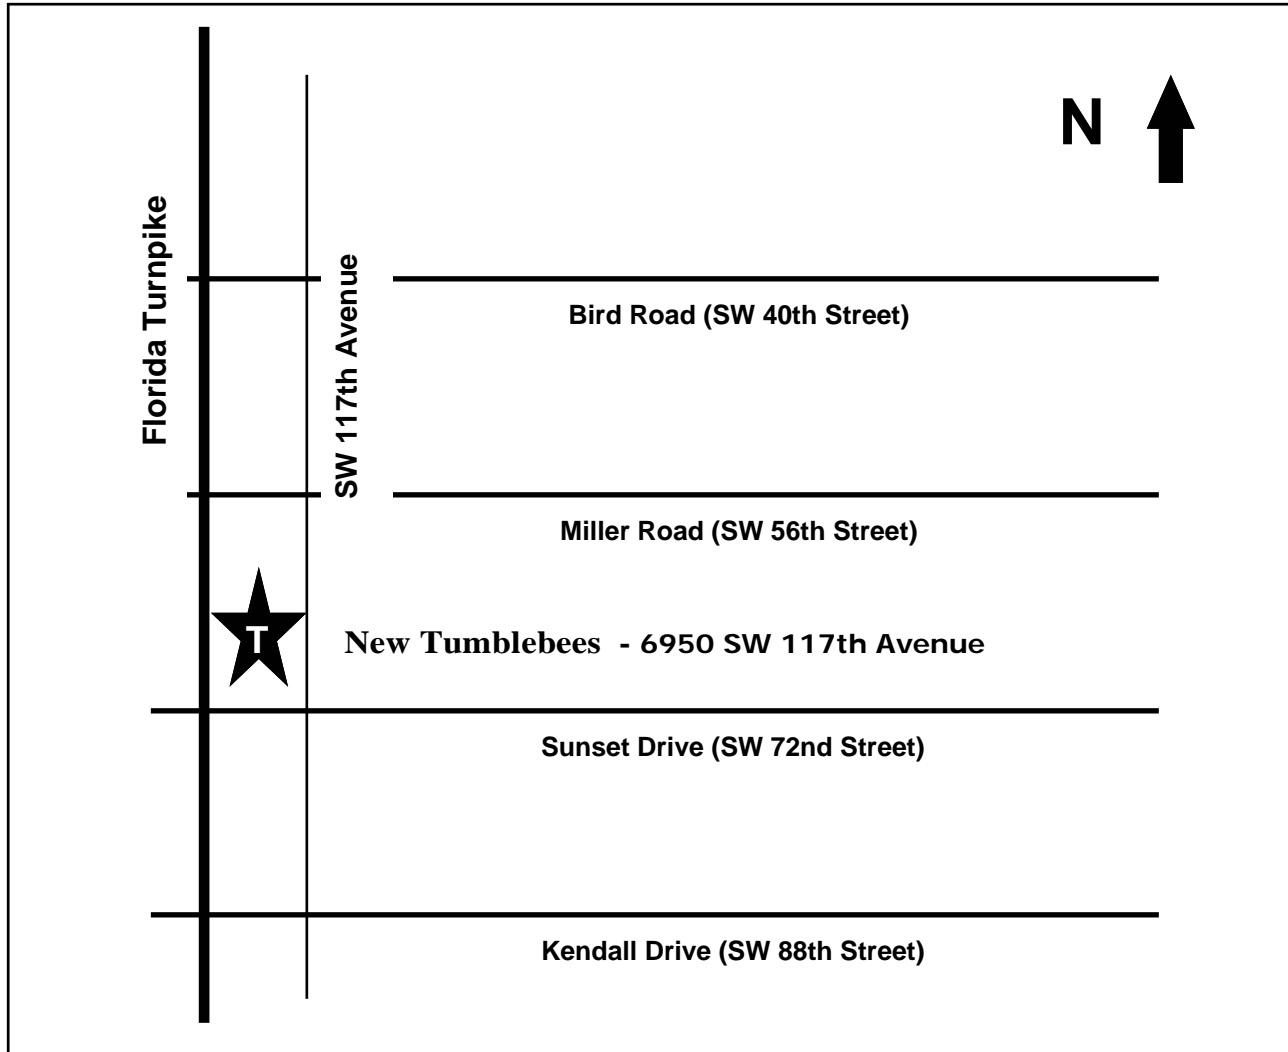

Join us
at the NEW

Directions (From the Coral Gables Youth Center): Take University West to Bird Road. Continue West on Bird Road to SW 117th Avenue and turn left. Proceed South approximately 3 miles (on right side) to 6950 SW 117th Avenue.